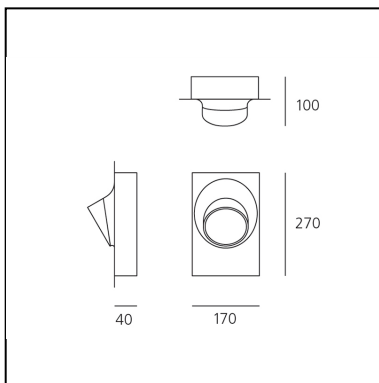

Ciclope Recessed Gray/white

Alessandro Pedretti

IP65   

LUMINAIRE

- Power Supply: **Electronic**
- Watt: **6,5W**
- Voltage: **220-240V**
- Delivered lumens output: **383lm**
- CCT: **3000K**
- Efficiency: **64%**
- Efficacy: **63.79lm/W**
- CRI: **90**

PRODUCT CODE: T081500

FEATURES

- Article Code: **T081500**
- Colour: **Gray/white**
- Installation: **RecessedWall**
- Material: **Composite technopolymer, polycarbonate, steel, aluminum**
- Series: **Architectural Outdoor**
- Environment: **Outdoor**
- Area contract: **null, Outdoor, Residential**
- Emission: **Direct**
- design by: **Alessandro Pedretti**

DIMENSIONS

- Length: **cm 17**
- Width: **cm 10**
- Height: **cm 27**

SOURCES INCLUDED

- Category: **Led**
- Number: **1**
- Watt: **6,5W**
- Color temperature (K): **3000K**
- CRI: **80**

Accessories

NO
IMAGE
AVAILABLE