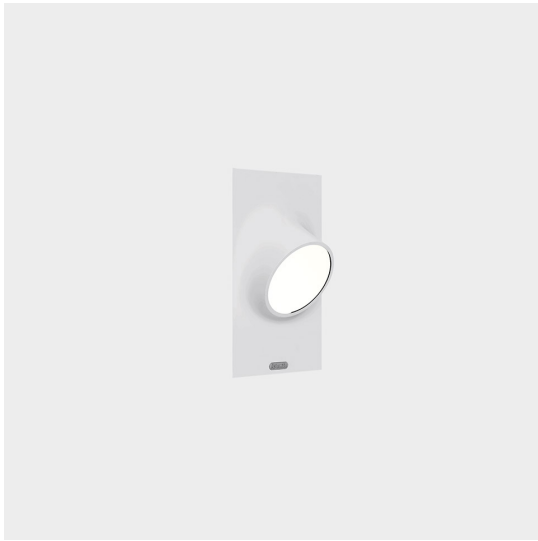

Ciclope Recessed Gray/white

Alessandro Pedretti

IP65   

LUMINAIRE

- Power Supply: **Electronic**
- Watt: **6,5W**
- Voltage: **220-240V**
- Delivered lumens output: **383lm**
- CCT: **3000K**
- Efficiency: **64%**
- Efficacy: **63.79lm/W**
- CRI: **90**

DESCRIPTION

Lighting system with diffuse unilateral or bilateral emission, with high-performance LED light sources. Light emission is obtained by the combination of six monochromatic LED light sources, a reflector and an opaline diffuser. Floor, wall or recessed installation. Available in two finishes: light grey and rust painted.

PRODUCT CODE: T081500

FEATURES

- Article Code: **T081500**
- Colour: **Gray/white**
- Installation: **RecessedWall**
- Material: **Composite technopolymer, polycarbonate, steel, aluminum**
- Series: **Architectural Outdoor**
- Environment: **Outdoor**
- Area contract: **null, Outdoor, Residential**
- Emission: **Direct**
- design by: **Alessandro Pedretti**

DIMENSIONS

- Length: **cm 17**
- Width: **cm 10**
- Height: **cm 27**

SOURCES INCLUDED

- Category: **Led**
- Number: **1**
- Watt: **6,5W**
- Color temperature (K): **3000K**
- CRI: **80**

Accessories

NO
IMAGE
AVAILABLE